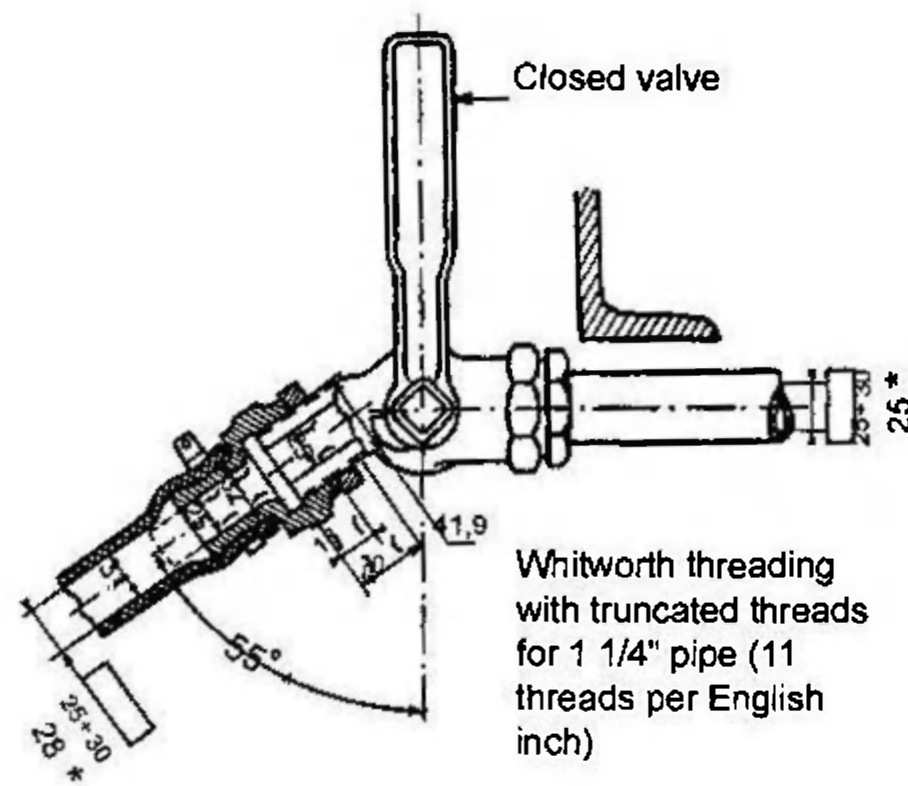

Appendix E - Brake hose coupling for main feed pipe

Obligatory for new supplies

Fig. 30 -

Fig. 31 -

Fig. 32 - This arrangement is permissible only for coaches not fitted with a central safety coupler

	Mandatory dimensions
)... (Minimum dimensions
(...)	Maximum dimensions
*	Recommended dimensions