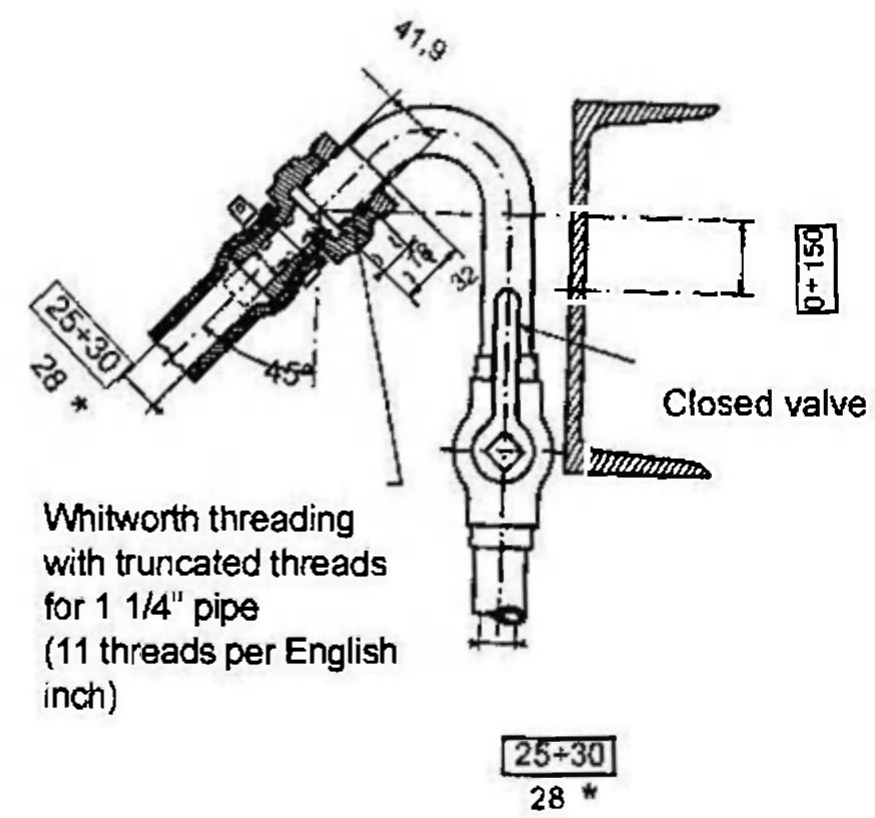

Appendix E - Brake hose coupling for main feed pipe

Obligatory for new supplies

Fig. 30 -

Fig. 31 -

Fig. 32 - This arrangement is permissible only for coaches not fitted with a central safety coupler

	Mandatory dimensions
)... (Minimum dimensions
(...)	Maximum dimensions
*	Recommended dimensions